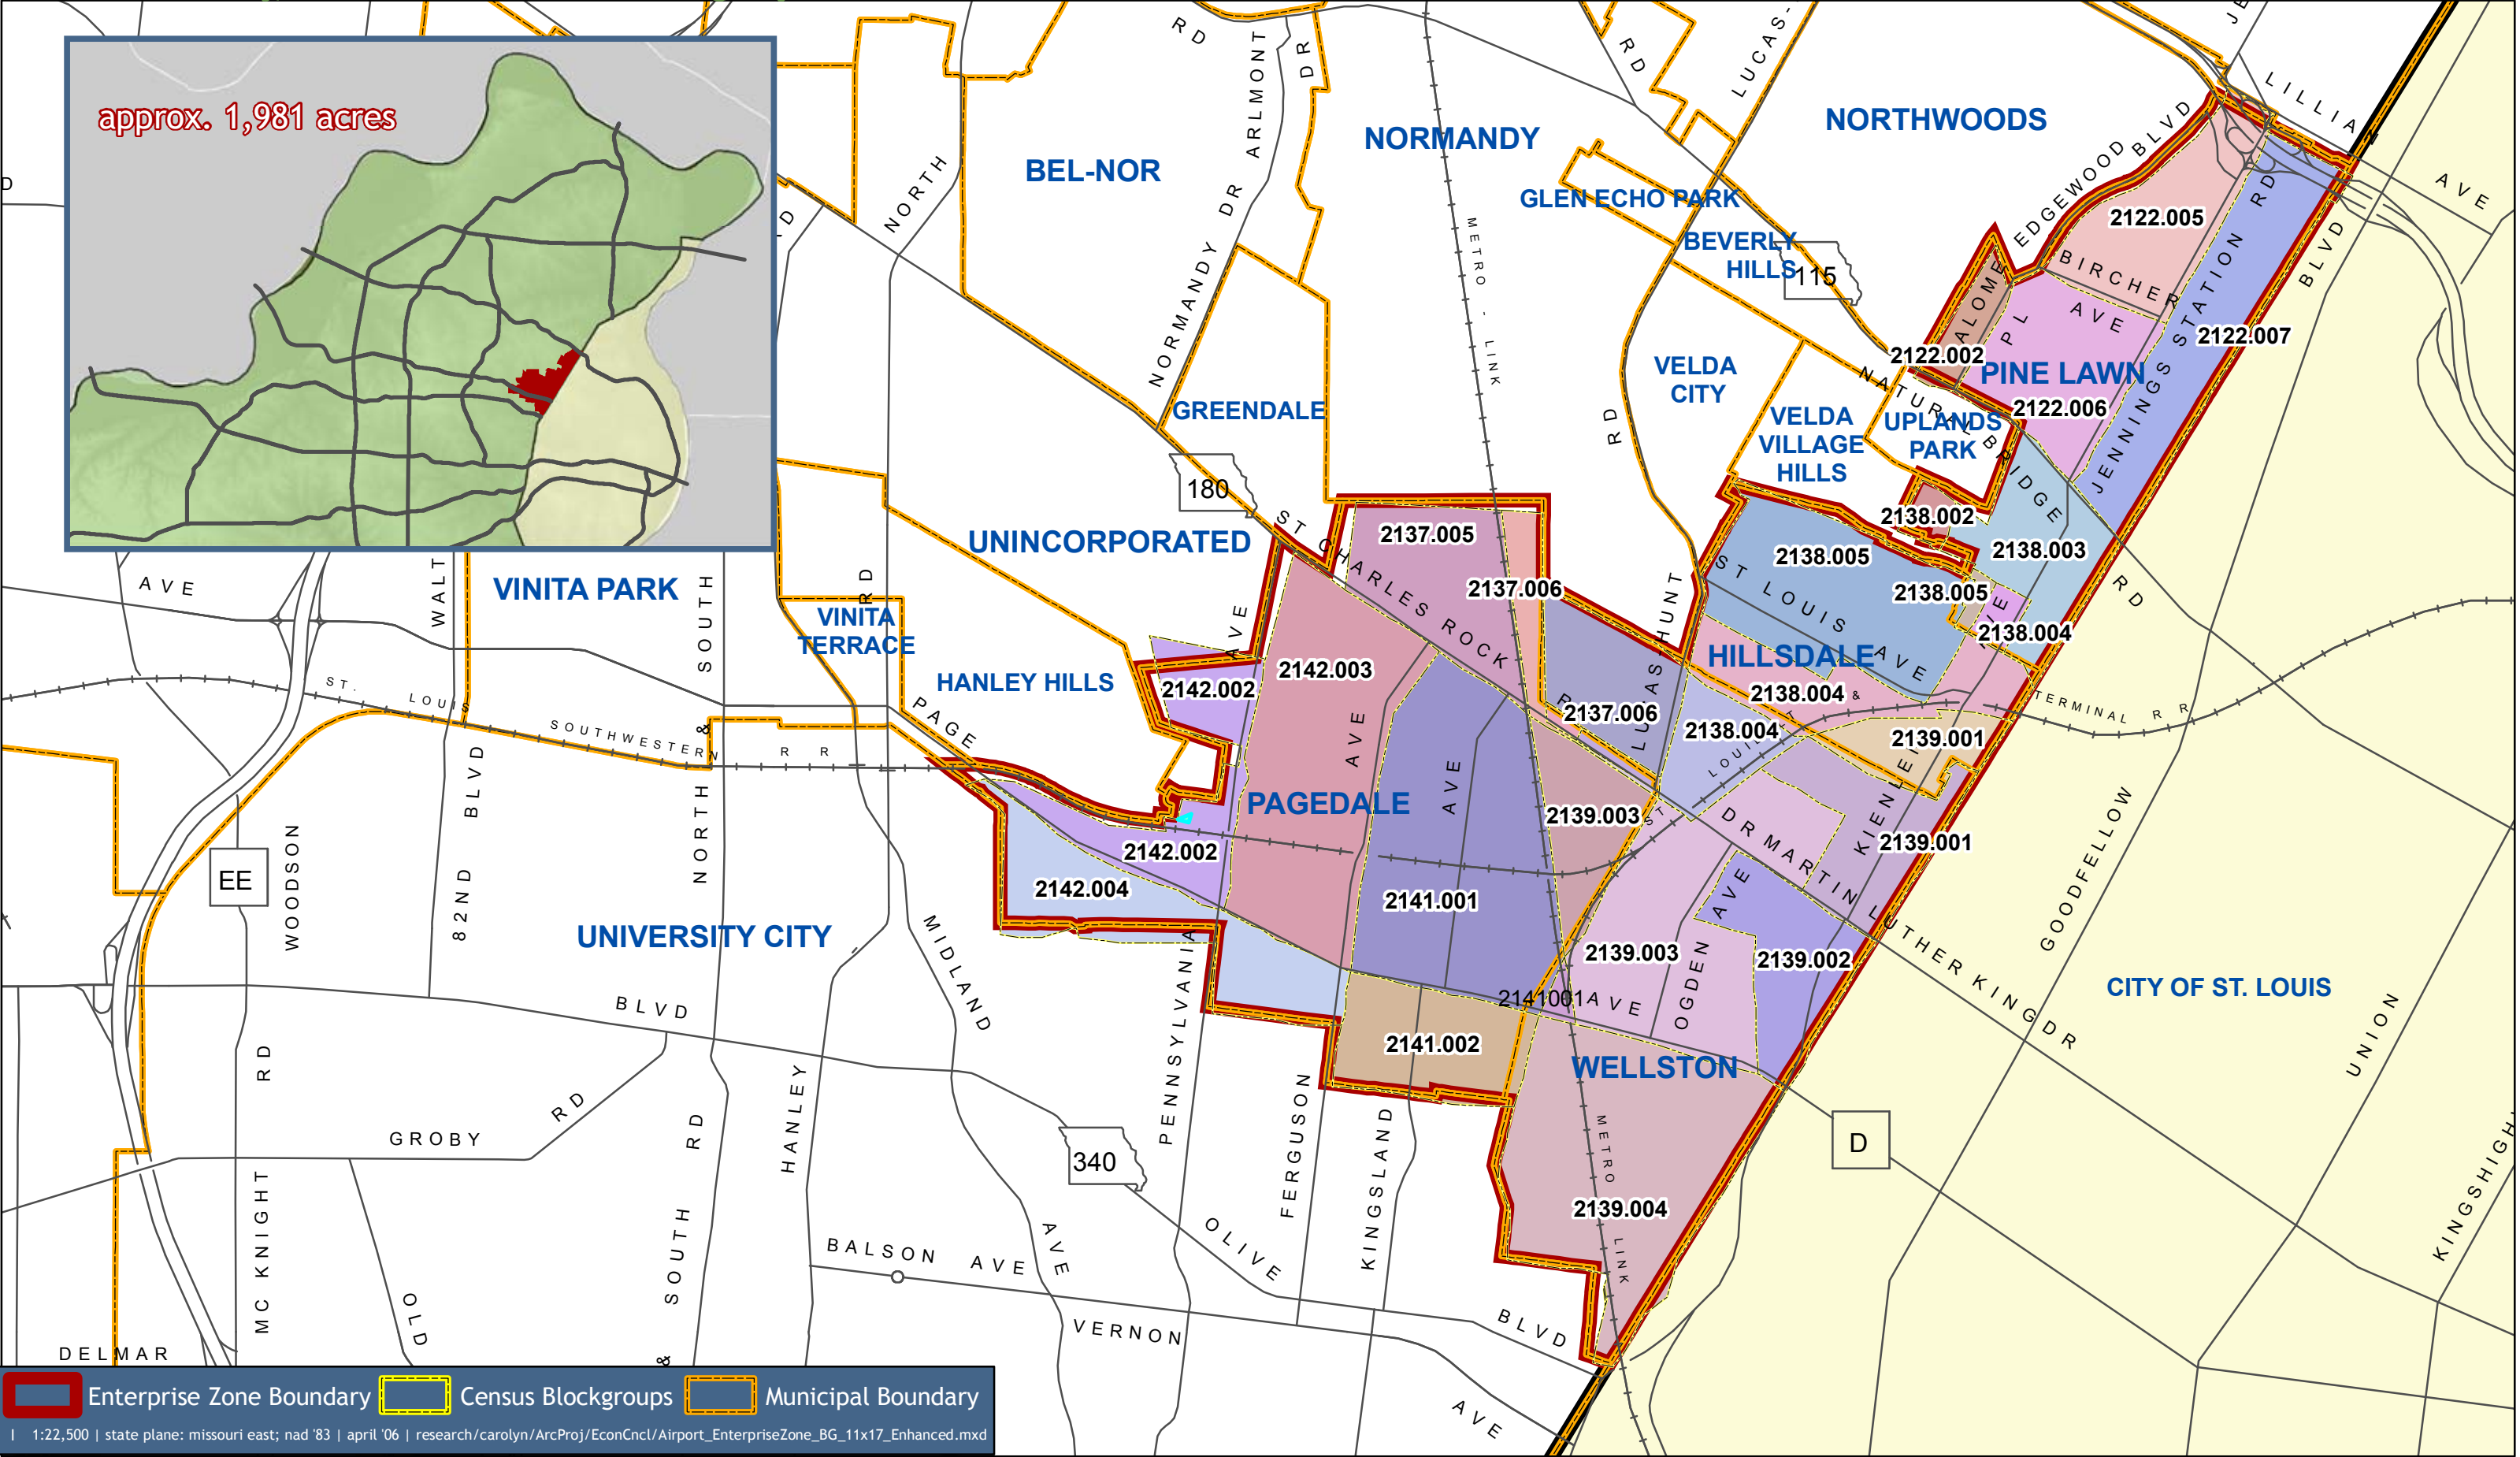

Central County Enhanced Enterprise Zone

saint louis county, missouri

blockgroups

Enterprise Zone Boundary Census Blockgroups Municipal Boundary