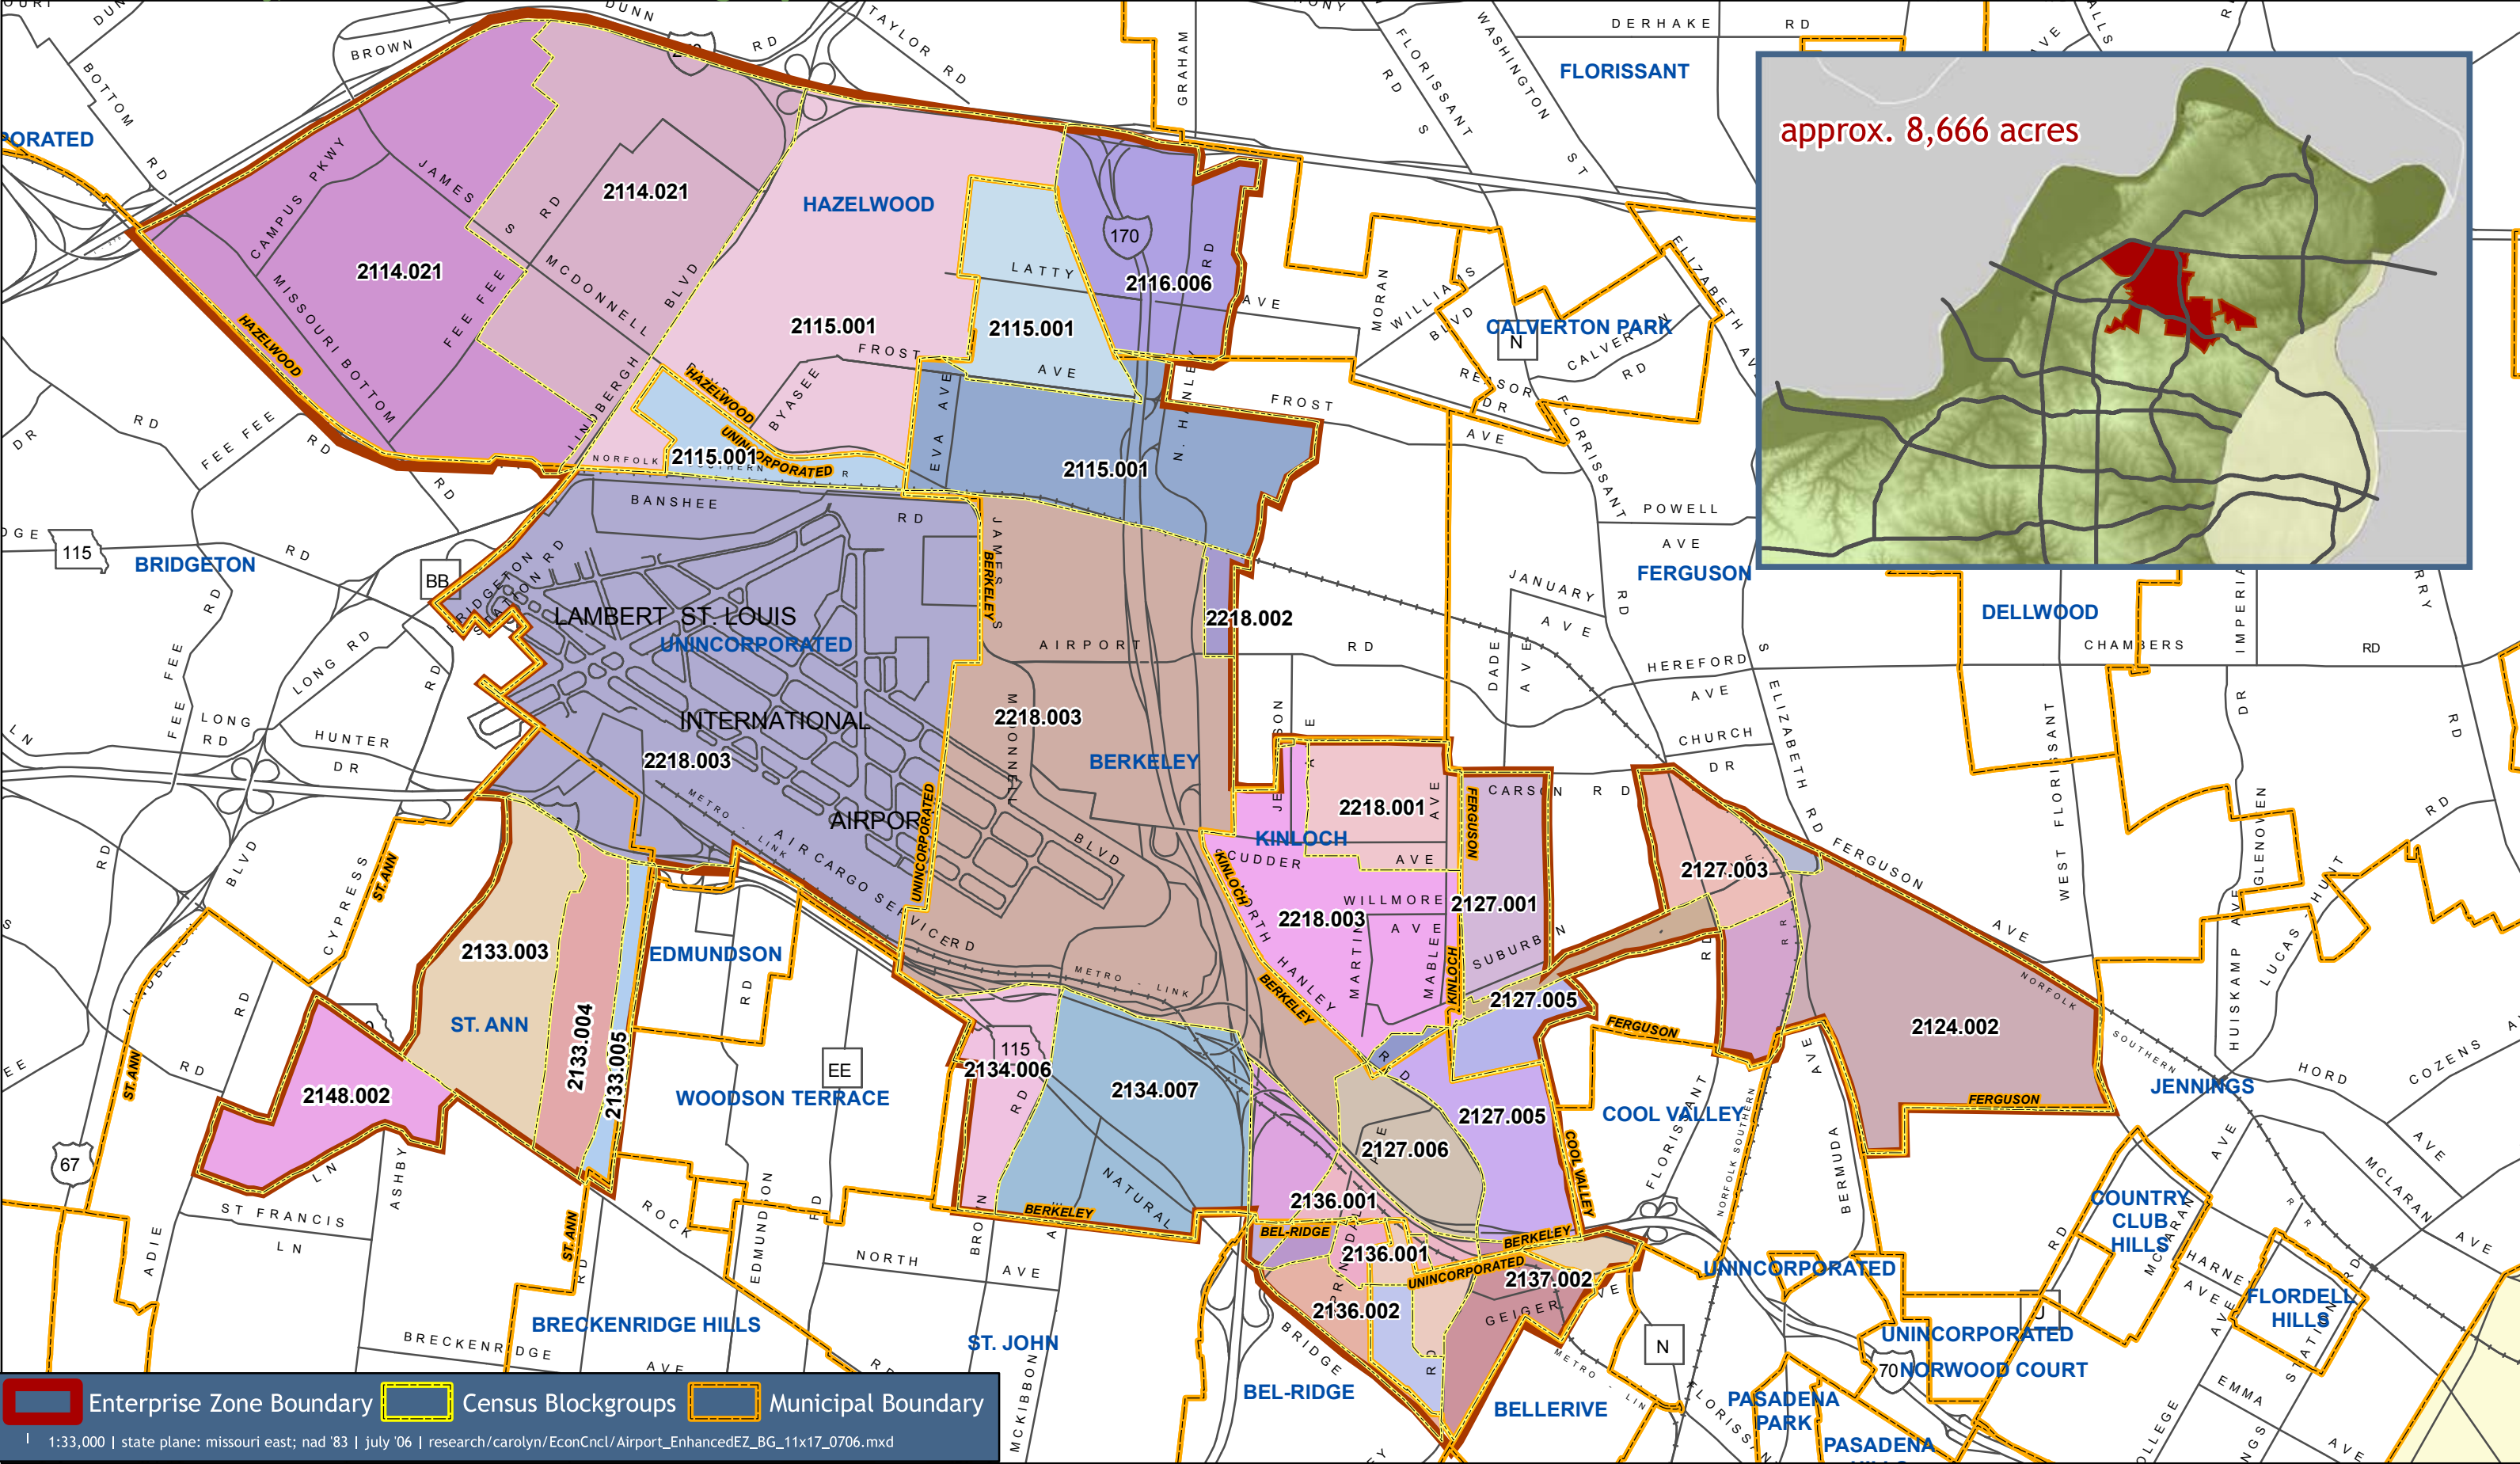

# North County Enhanced Enterprise Zone

saint louis county, missouri blockgroups

Enterprise Zone Boundary    Census Blockgroups    Municipal Boundary

1:33,000 | state plane: missouri east; nad '83 | july '06 | research/carolyn/EconCncl/Airport\_EnhancedEZ\_BG\_11x17\_0706.mxd