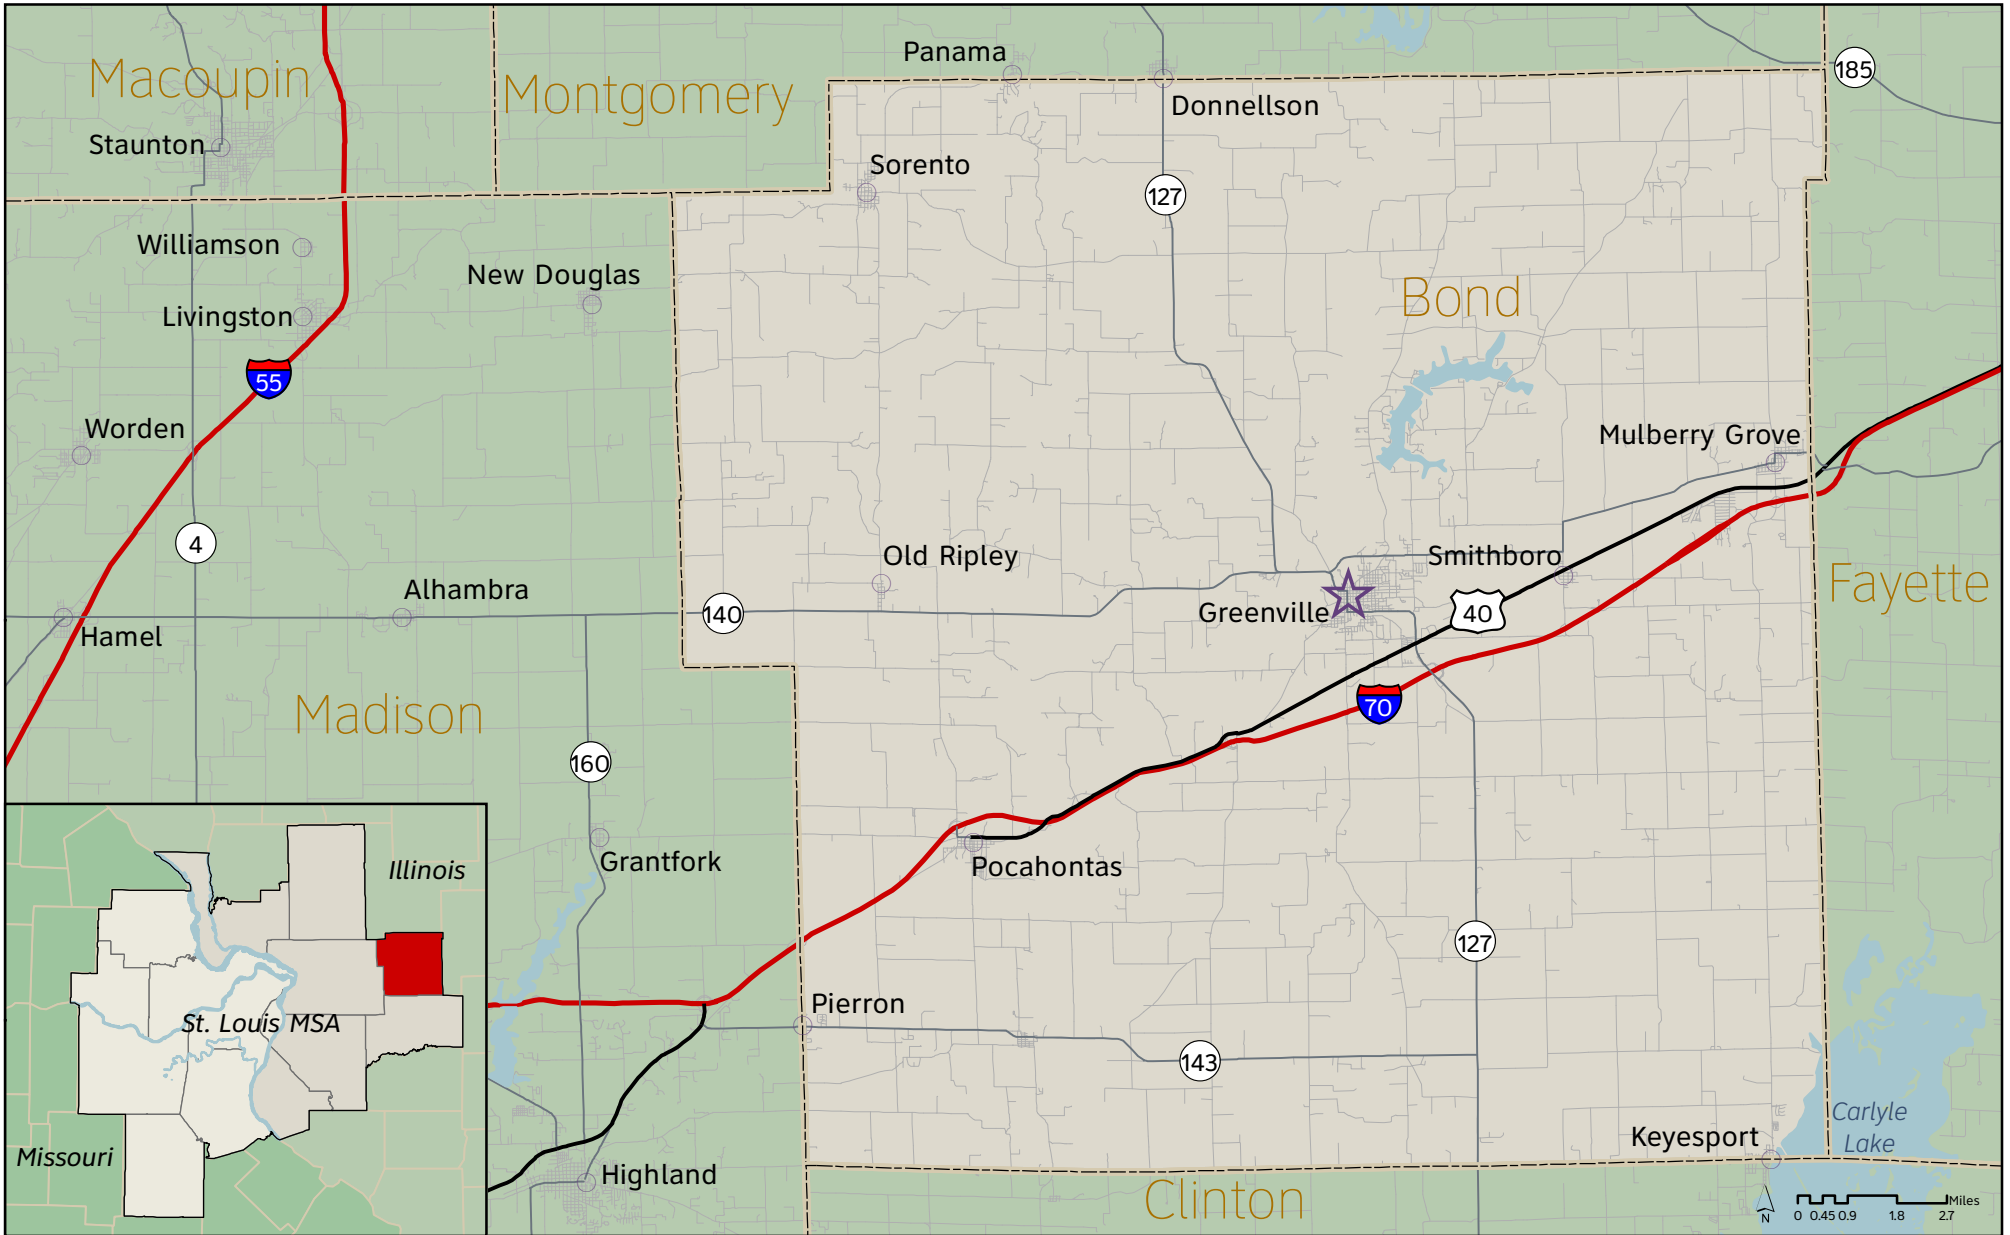

Bond County, Illinois

St. Louis Regional Chamber and Growth Association
 One Metropolitan Square, St. Louis, MO 63102
 Phone: (314) 231-5555 Fax: (314) 206-3244

www.gotostlouis.org

Population of Municipalities

- Less than 10,000
- 10,000 - 49,999
- ☆ County Seat - less than 10,000
- 50,000 - 99,999

Updated: 2/15/2010