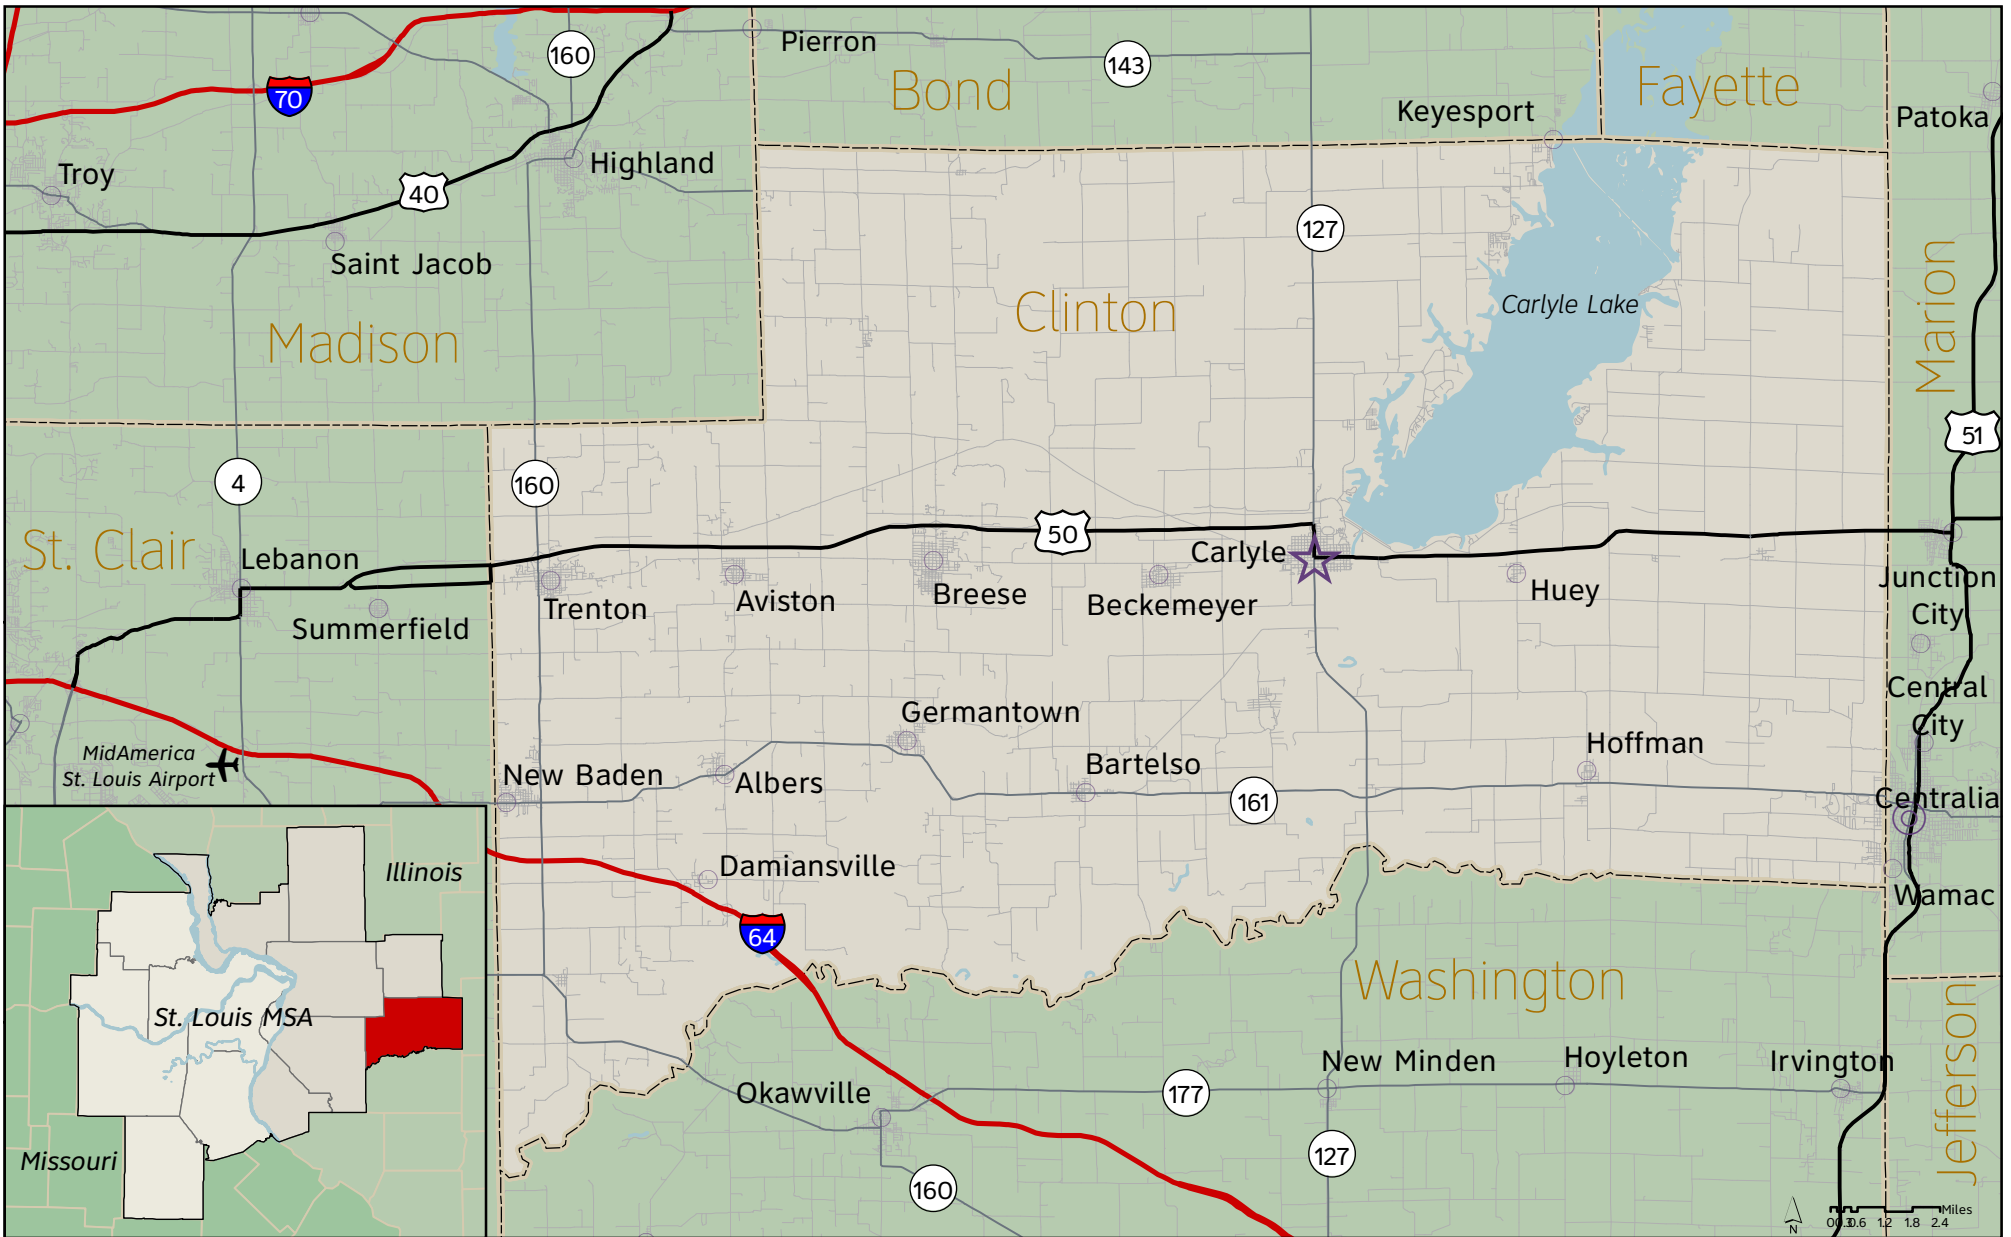

Clinton County, Illinois

St. Louis Regional Chamber and Growth Association
 One Metropolitan Square, St. Louis, MO 63102
 Phone: (314) 231-5555 Fax: (314) 206-3244

www.gotostlouis.org

Population of Municipalities

- Less than 10,000
- 10,000 - 49,999
- 50,000 - 99,999
- ★ County Seat - less than 10,000

Updated: 2/15/2010