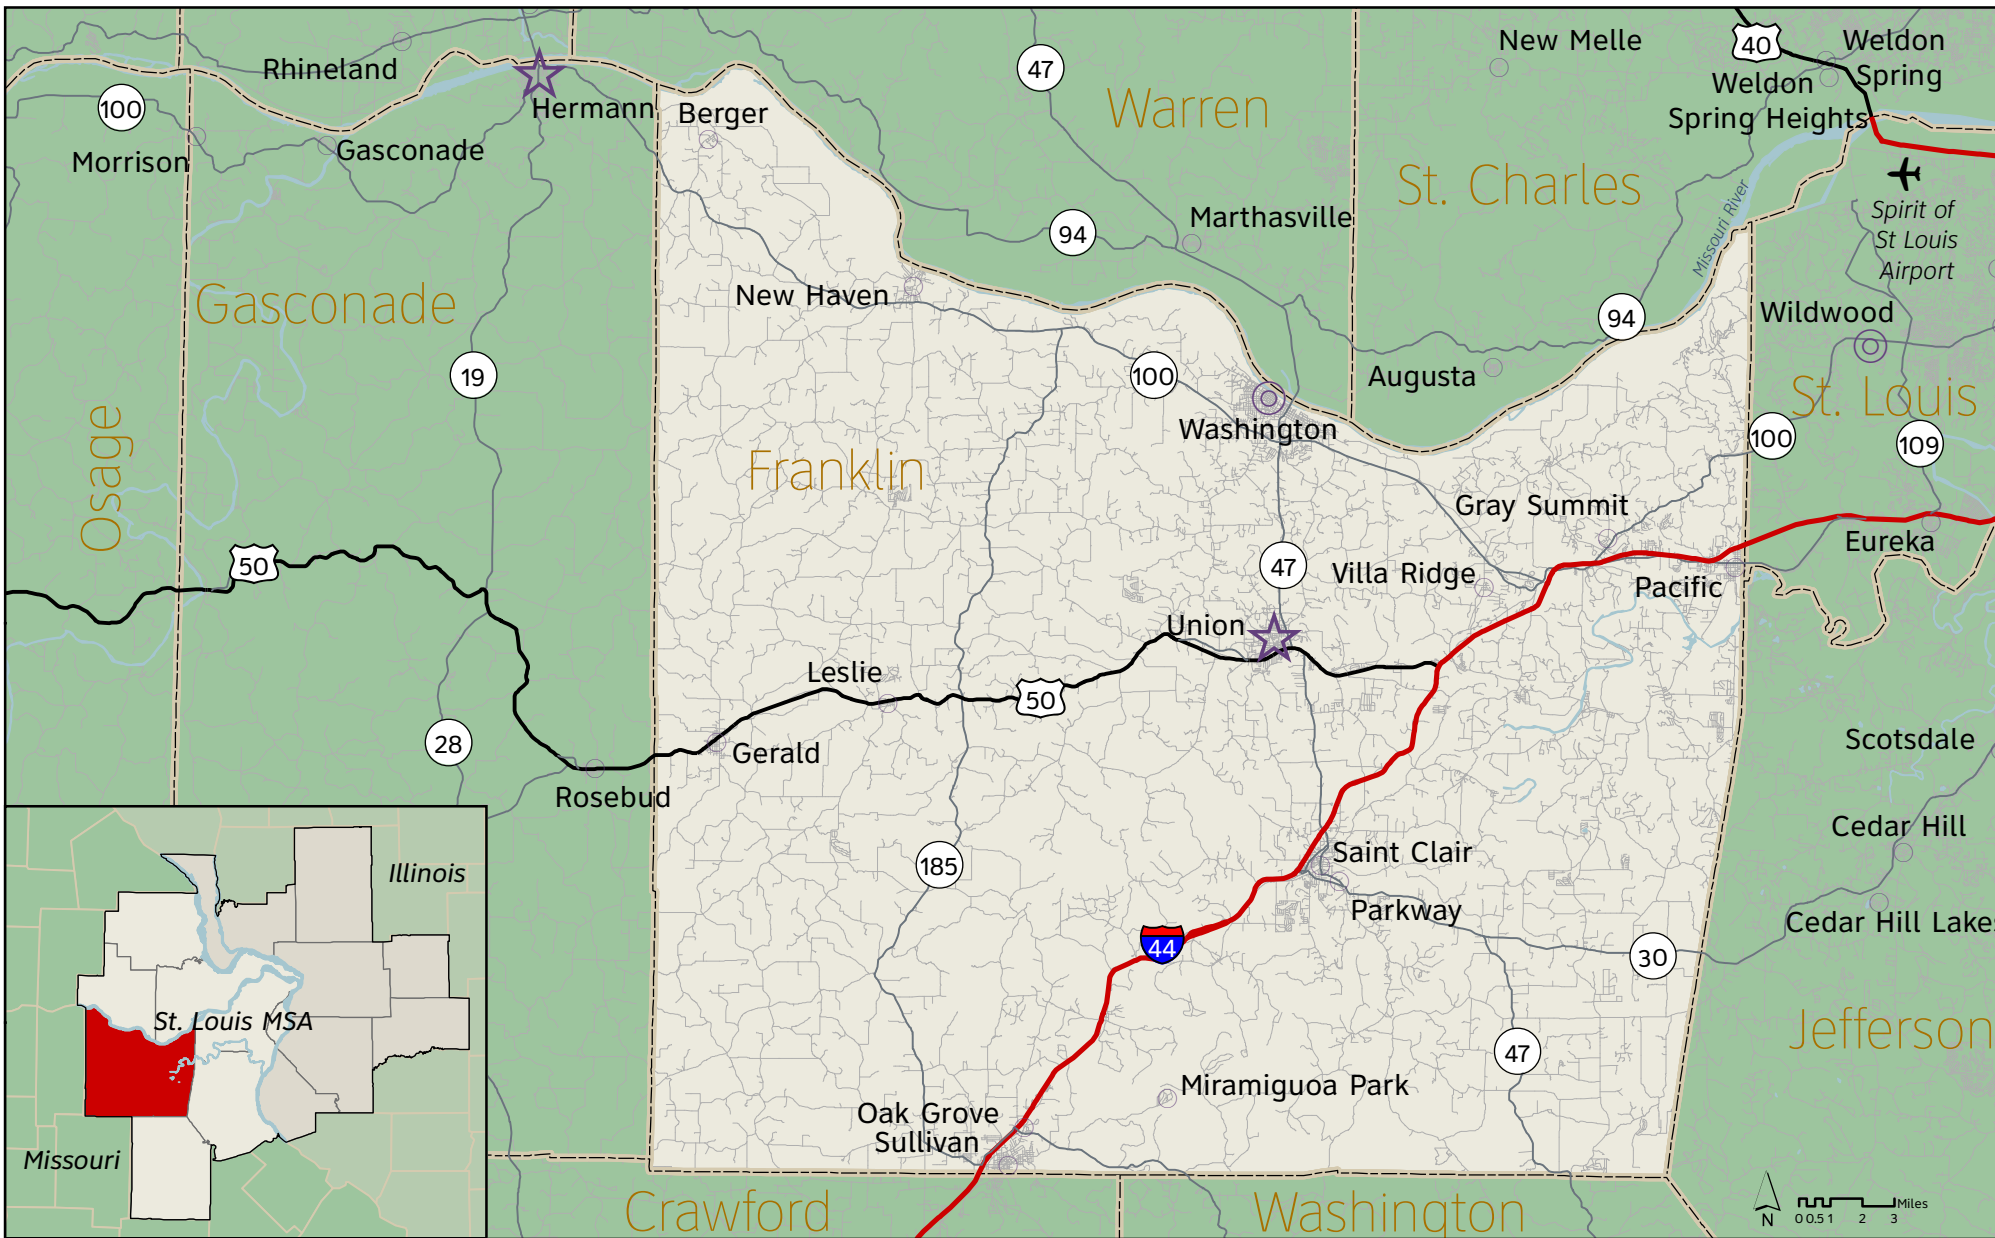

Franklin County, Missouri

St. Louis Regional Chamber and Growth Association
 One Metropolitan Square, St. Louis, MO 63102
 Phone: (314) 231-5555 Fax: (314) 206-3244

www.gotostlouis.org

Population of Municipalities

- Less than 10,000
- 10,000 - 49,999
- 50,000 - 99,999
- ★ County Seat - less than 10,000

Updated: 2/15/2010