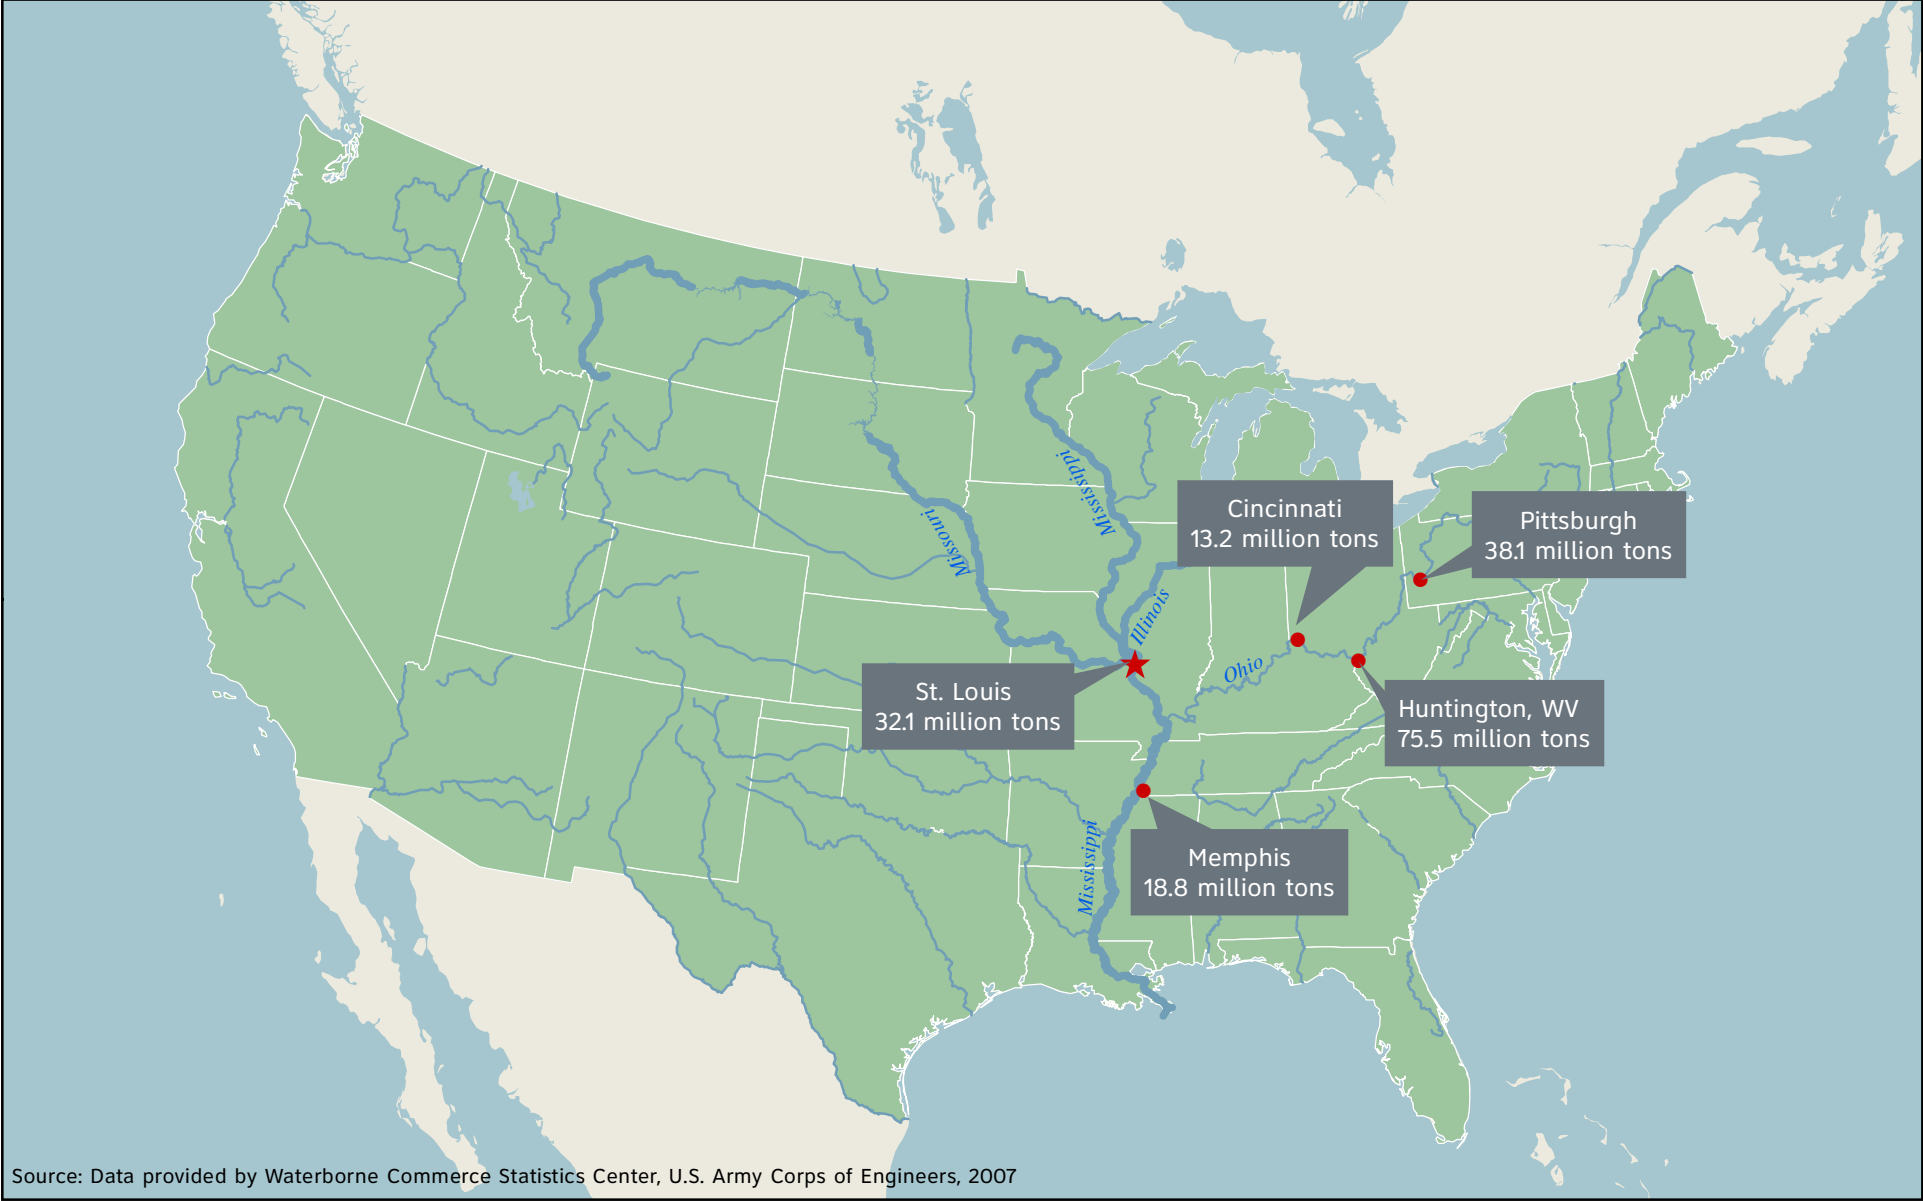

# Five Busiest Inland Ports

St. Louis Regional Chamber and Growth Association  
One Metropolitan Square, St. Louis, MO 63102  
Phone: (314) 231-5555 Fax: (314) 206-3244  
[www.gotostlouis.org](http://www.gotostlouis.org)