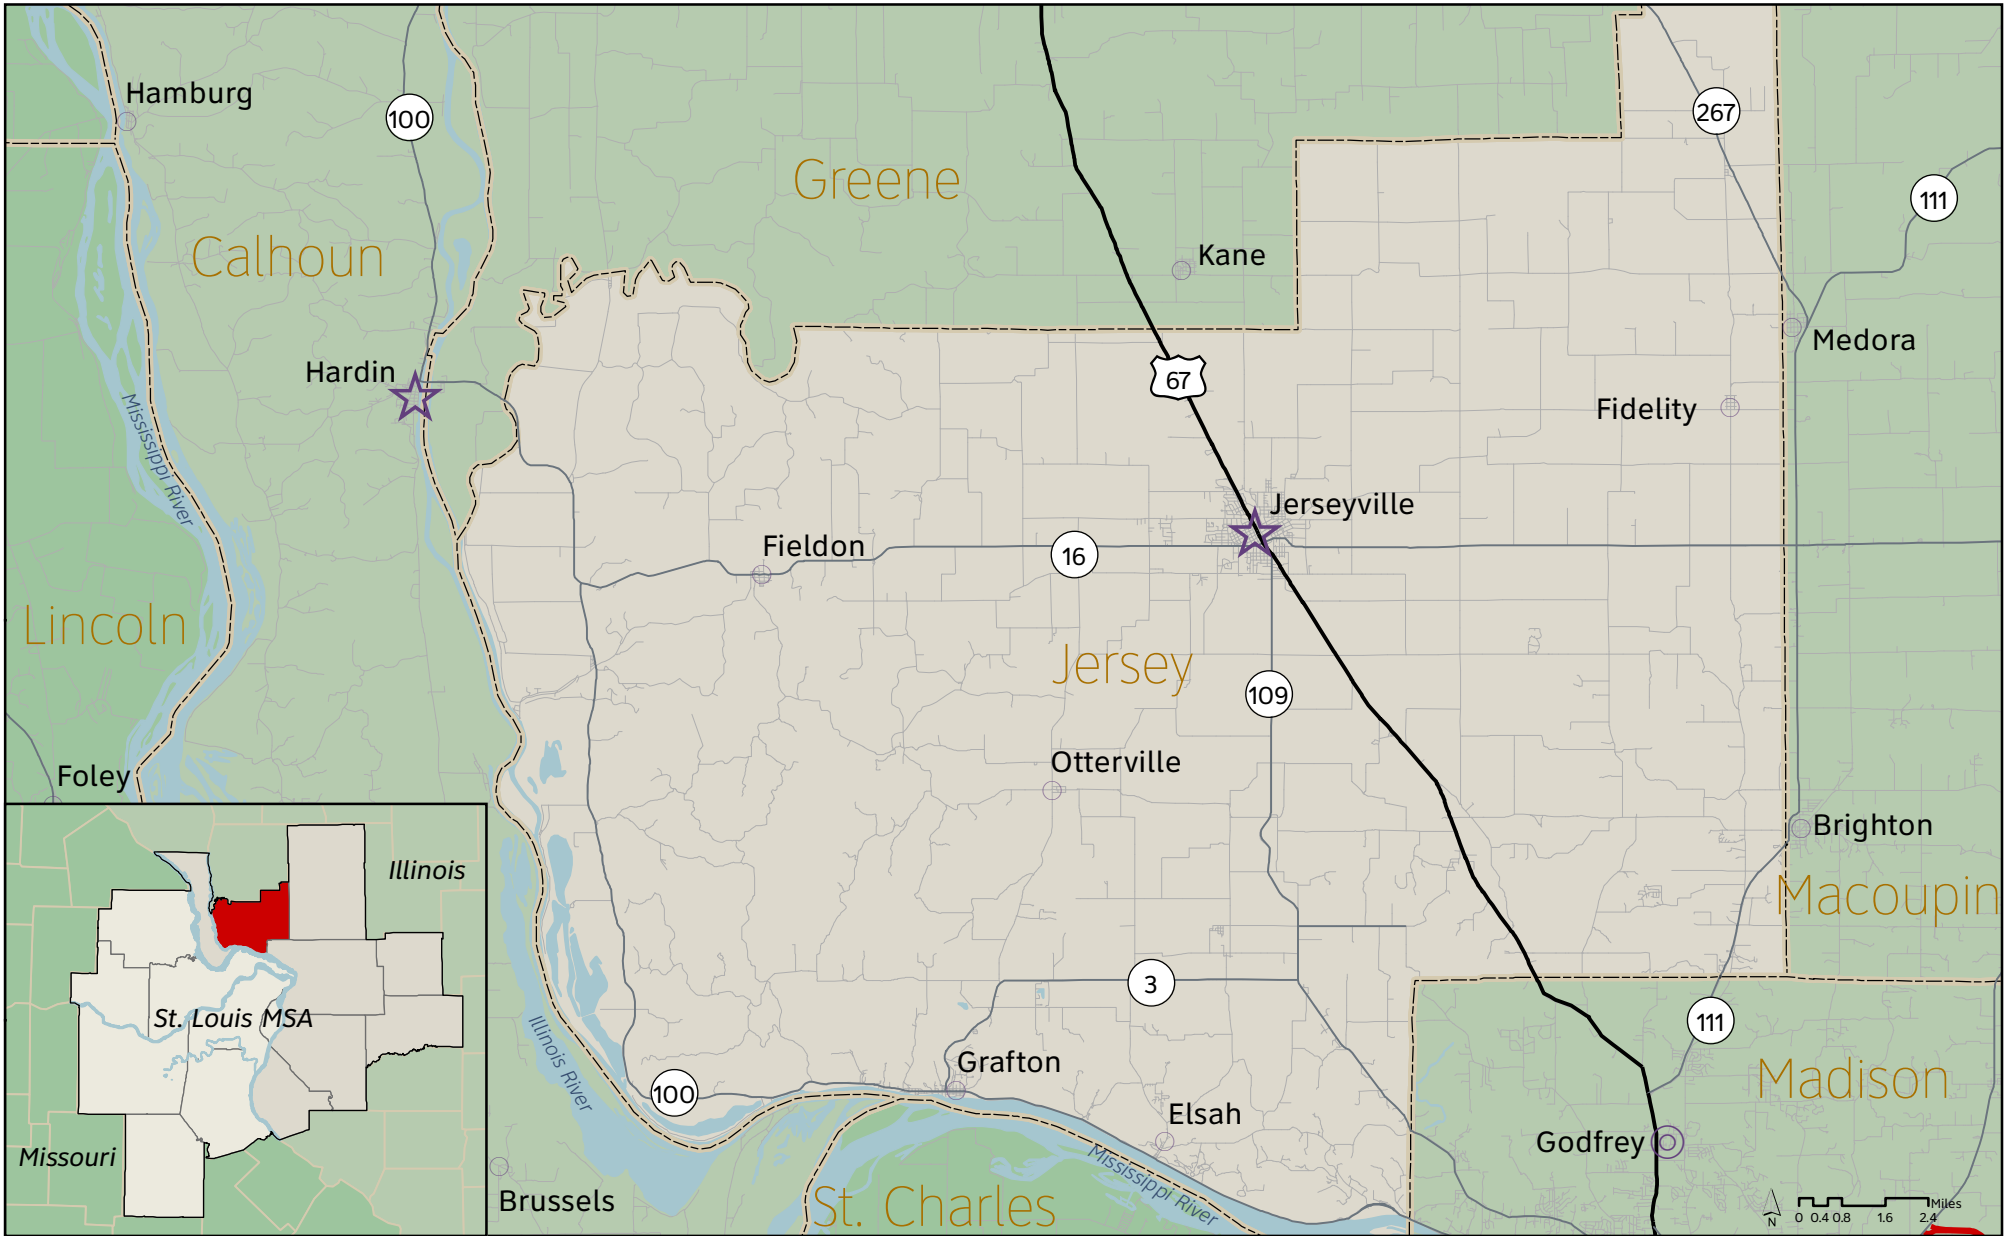

Jersey County, Illinois

St. Louis Regional Chamber and Growth Association
 One Metropolitan Square, St. Louis, MO 63102
 Phone: (314) 231-5555 Fax: (314) 206-3244

www.gotostlouis.org

Population of Municipalities

- Less than 10,000
- 10,000 - 49,999
- ⊙ 50,000 - 99,999
- ☆ County Seat - less than 10,000

Updated: 2/15/2010