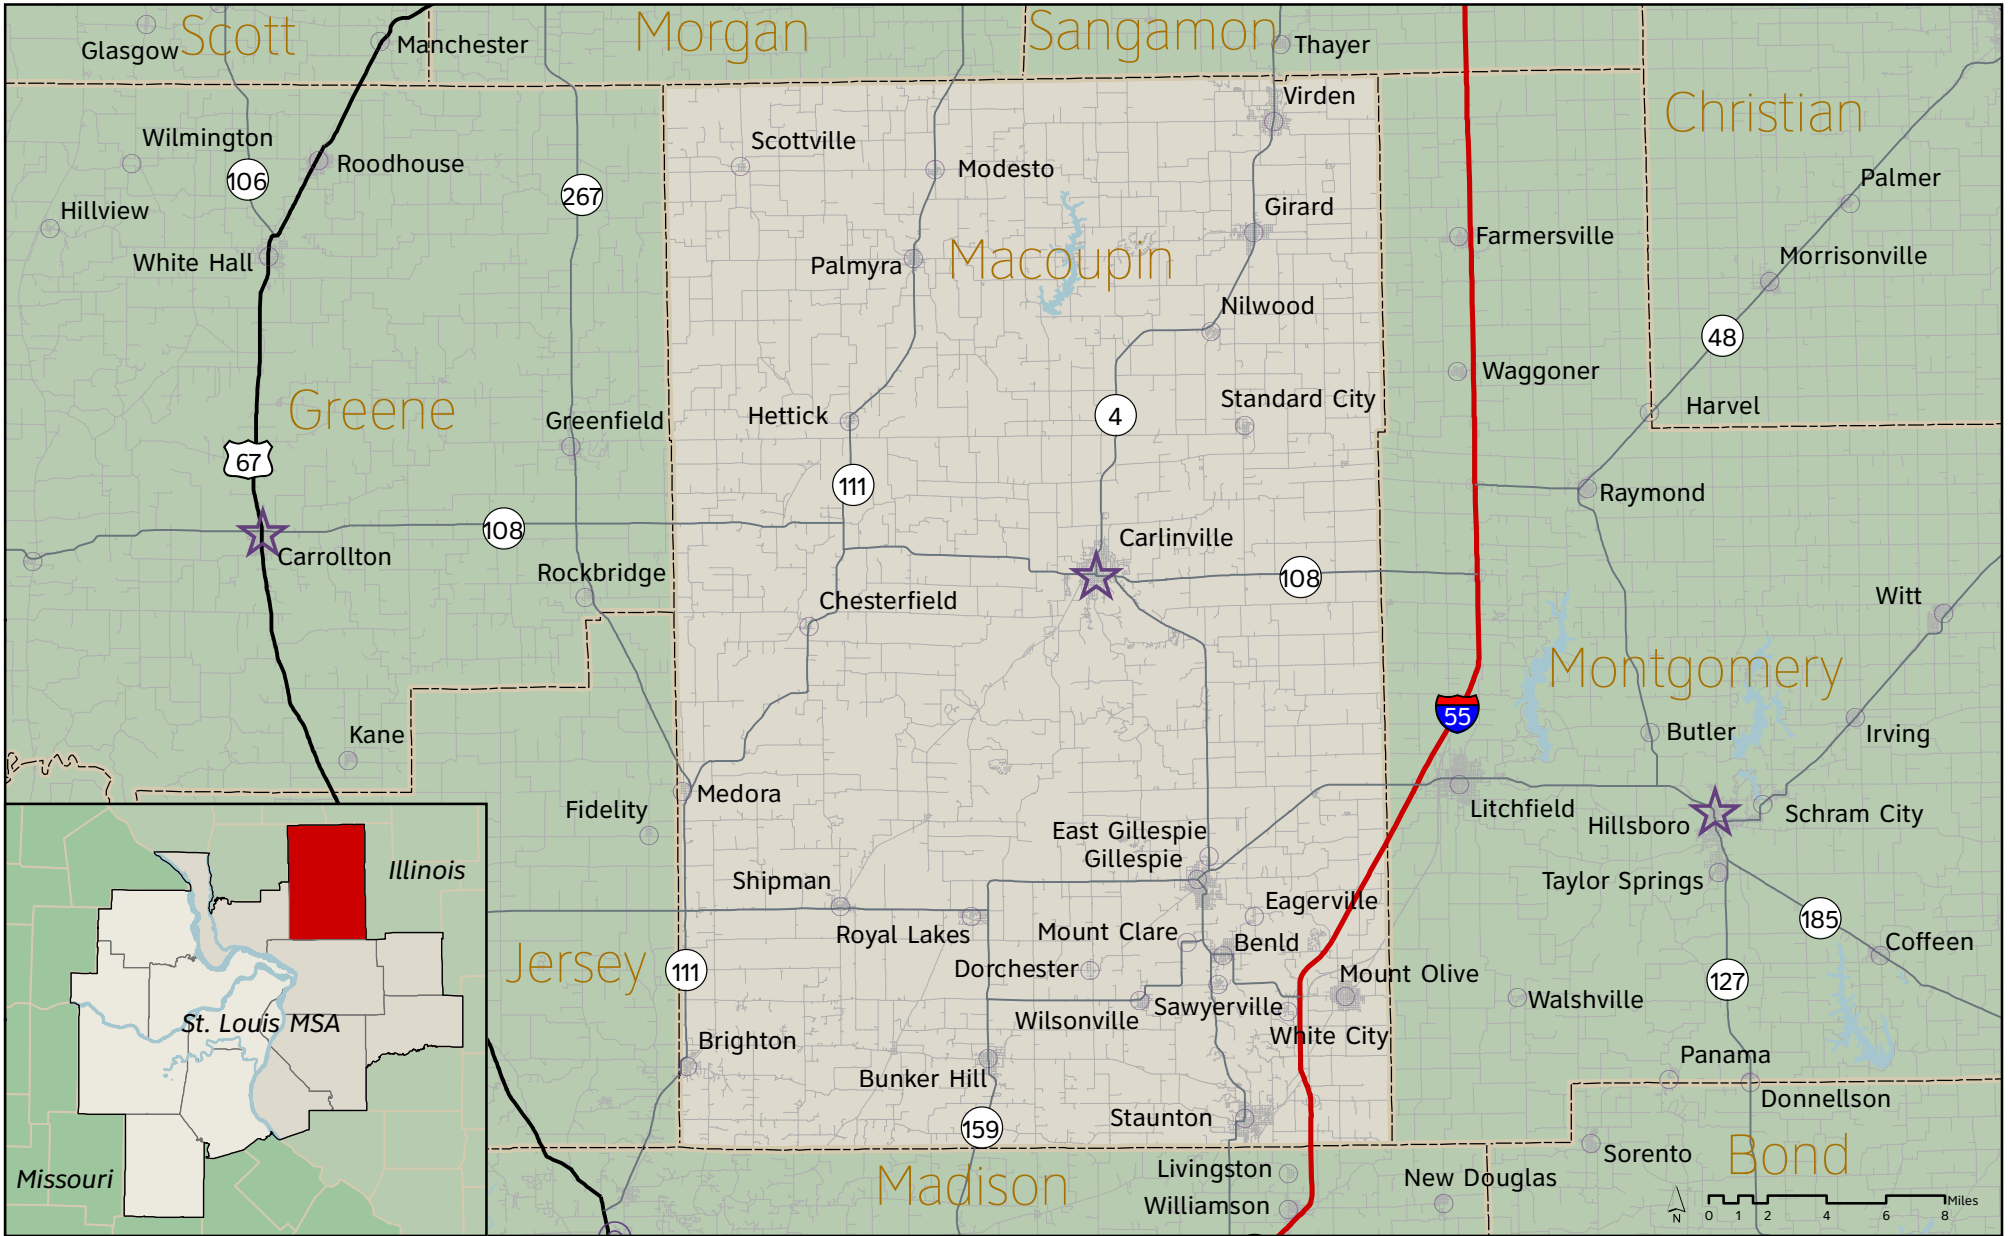

Macoupin County, Illinois

St. Louis Regional Chamber and Growth Association
 One Metropolitan Square, St. Louis, MO 63102
 Phone: (314) 231-5555 Fax: (314) 206-3244

www.gotostlouis.org

Population of Municipalities

- Less than 10,000
- 10,000 - 49,999
- 50,000 - 99,999
- ★ County Seat - less than 10,000

Update: 2/15/2010