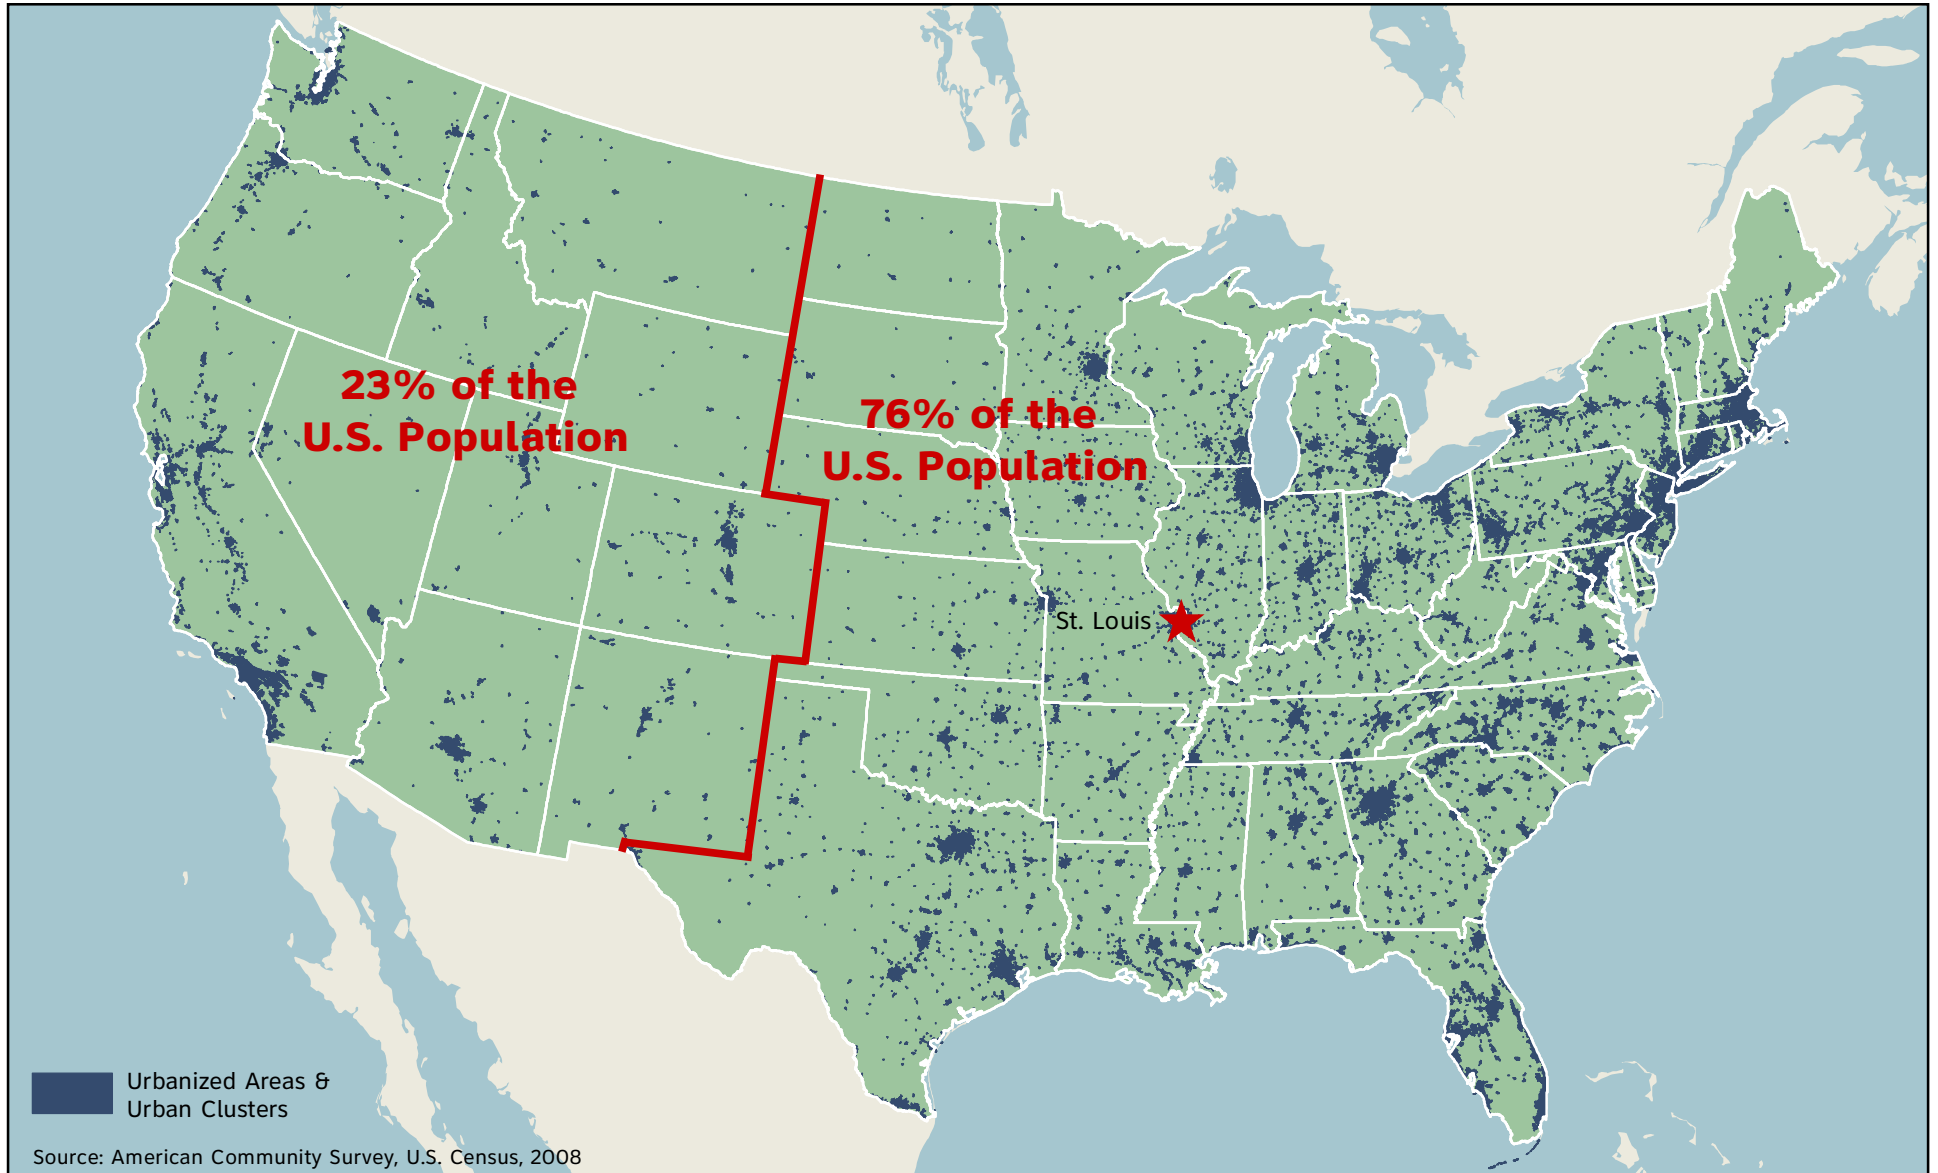

# St. Louis, U.S. Urban Areas, and Distribution of U.S. Population

St. Louis Regional Chamber and Growth Association  
One Metropolitan Square, St. Louis, MO 63102  
Phone: (314) 231-5555 Fax: (314) 206-3244  
[www.gotostlouis.org](http://www.gotostlouis.org)

**St!Louis**  
Perfectly Centered. Remarkably Connected.

Updated: 1/4/2010