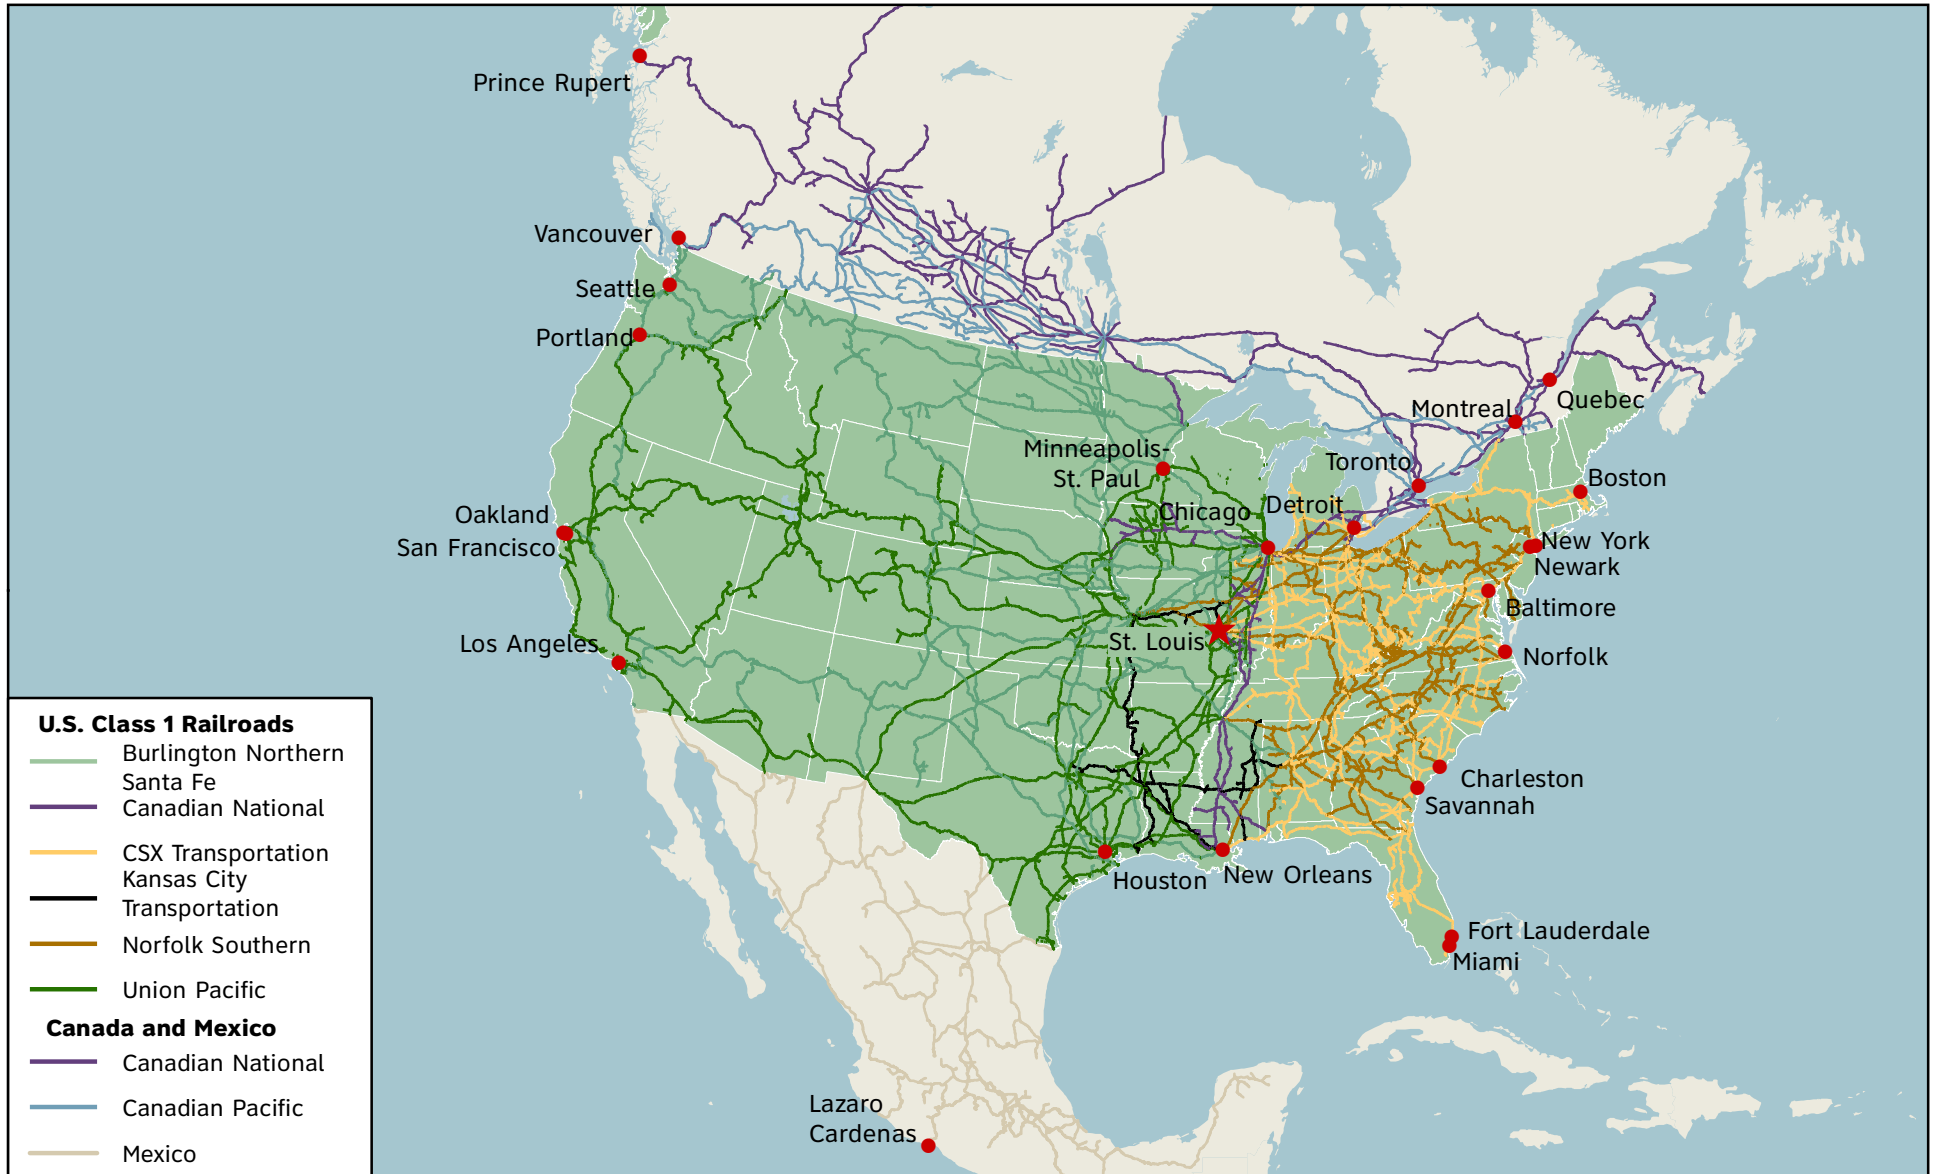

St. Louis, Selected Port Cities, and North American Railroad Lines

St. Louis Regional Chamber and Growth Association
 One Metropolitan Square, St. Louis, MO 63102
 Phone: (314) 231-5555 Fax: (314) 206-3244