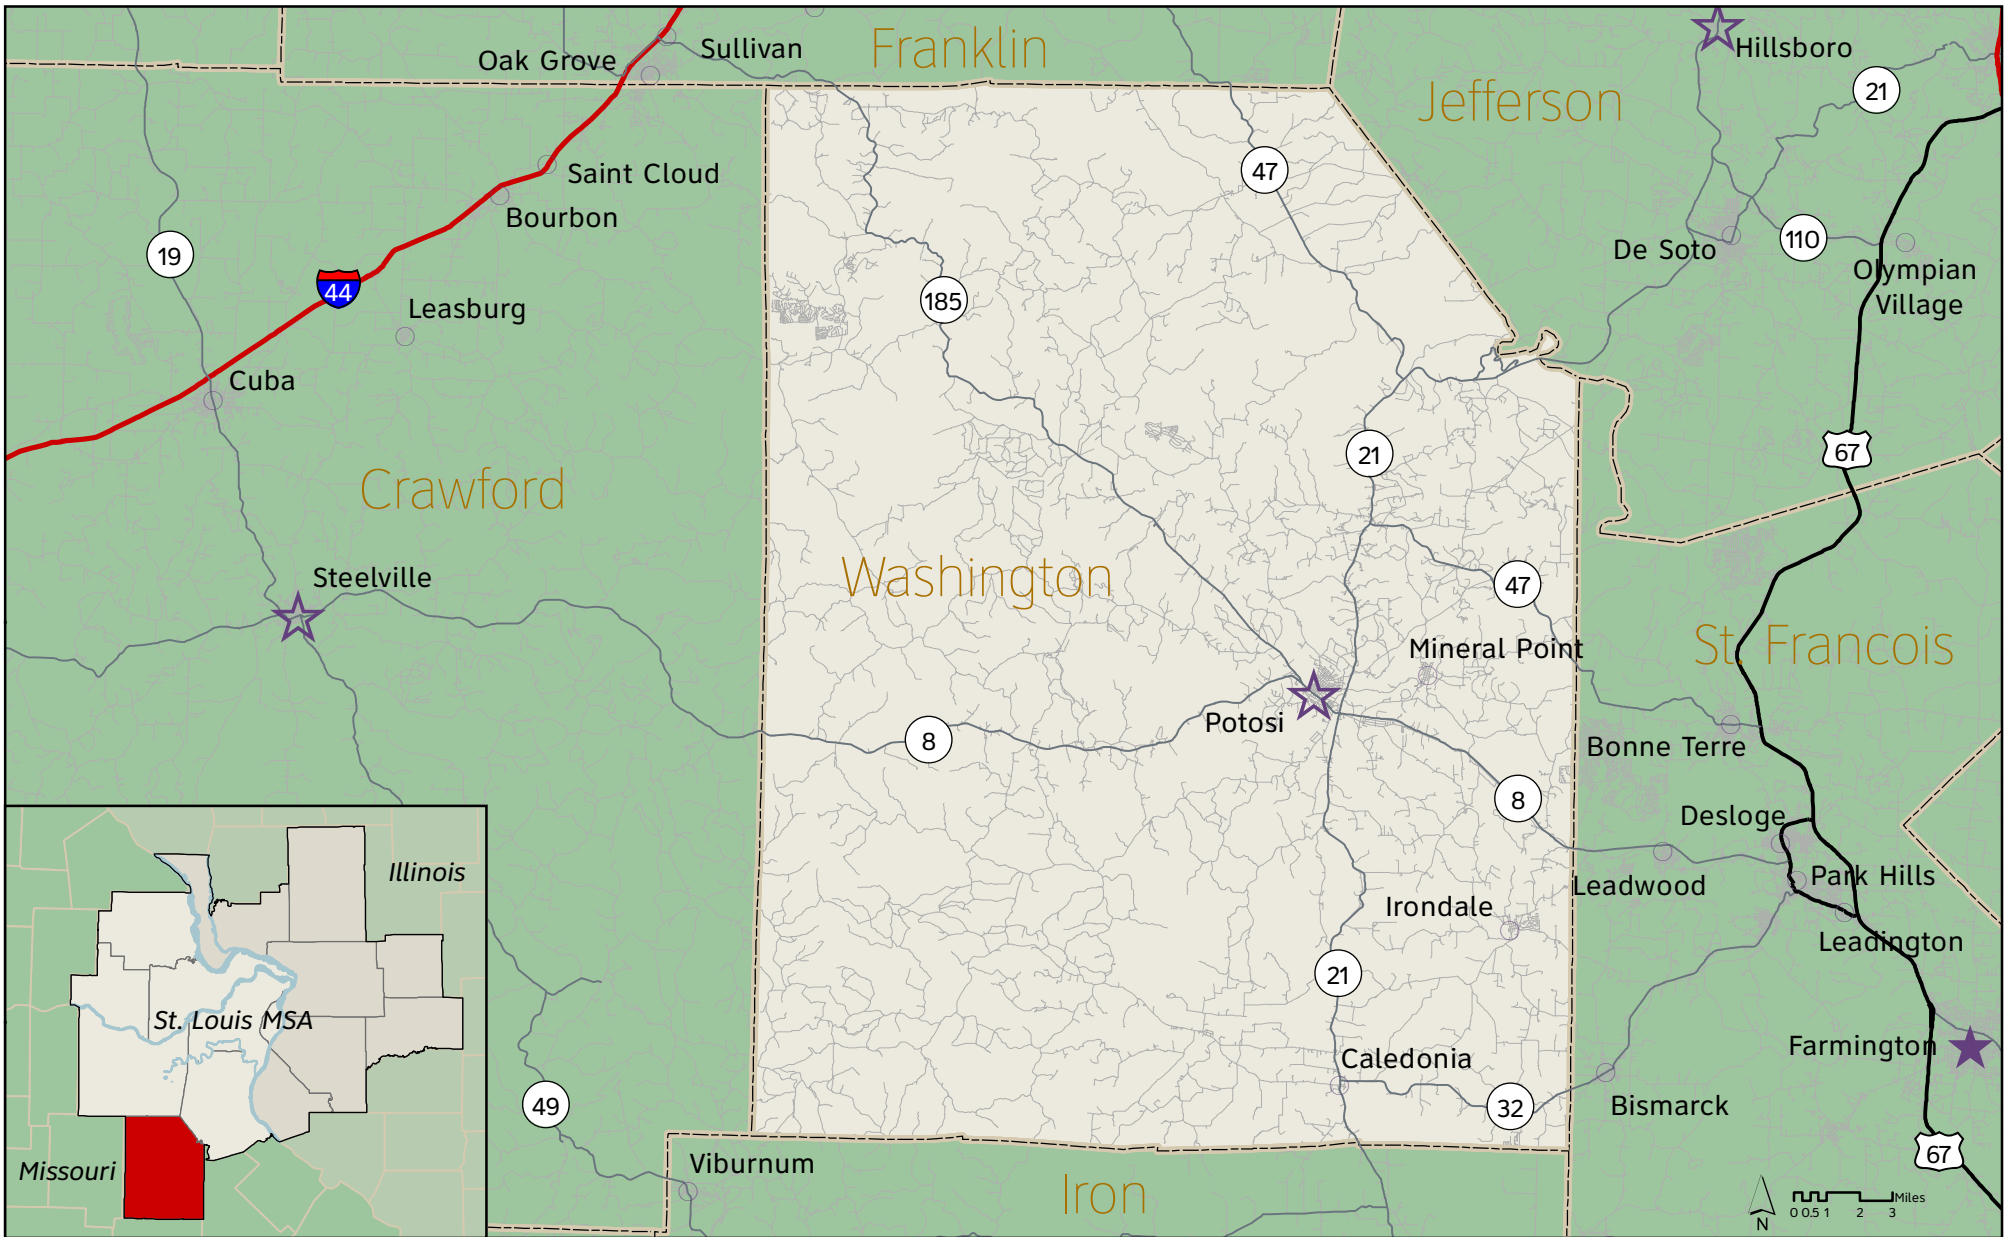

# Washington County, Missouri

St. Louis Regional Chamber and Growth Association  
 One Metropolitan Square, St. Louis, MO 63102  
 Phone: (314) 231-5555 Fax: (314) 206-3244

[www.gotostlouis.org](http://www.gotostlouis.org)

- Population of Municipalities**
- Less than 10,000
  - 10,000 - 49,999
  - 50,000 - 99,999
  - ★ County Seat - 10,000 - 49,999
  - ★ County Seat - less than 10,000

Updated: 2/15/2010