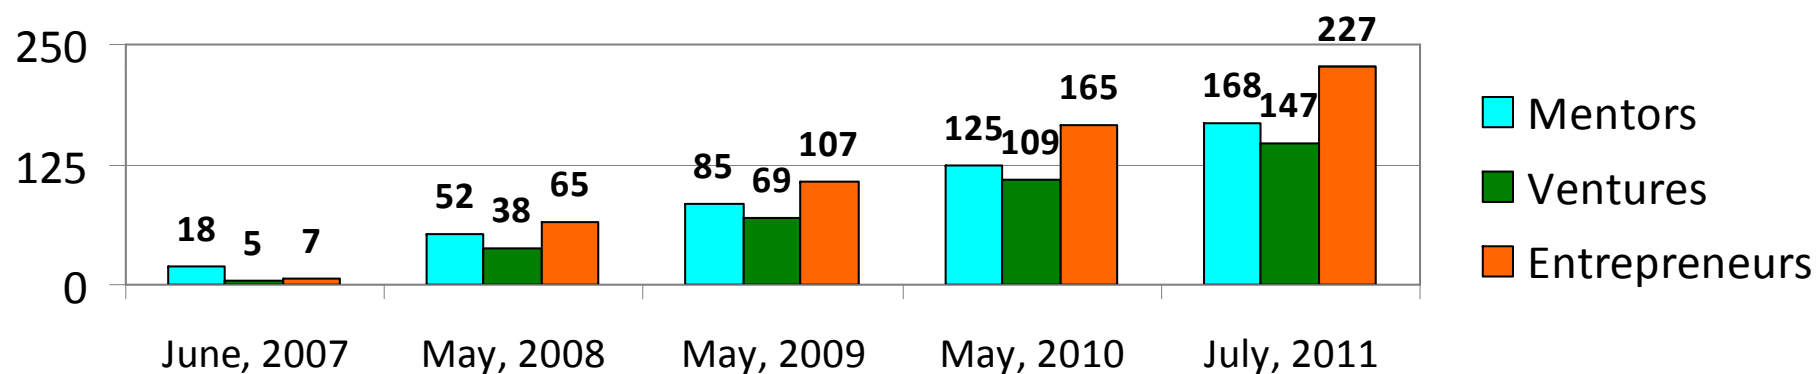

Building a growing community of successful entrepreneurs through entrepreneurship education, networking, and team-based mentoring of innovative new ventures **at no cost** by experienced serial entrepreneurs and business persons within the metropolitan St. Louis area.

Successful entrepreneurs drive job creation and economic growth.

InnovateVMS Mentors donated over 8,200 mentoring hours valued at more than \$2.2 million since inception.

Through July 2011, services valued at more than \$2.6 million were provided to the St. Louis region's economy.