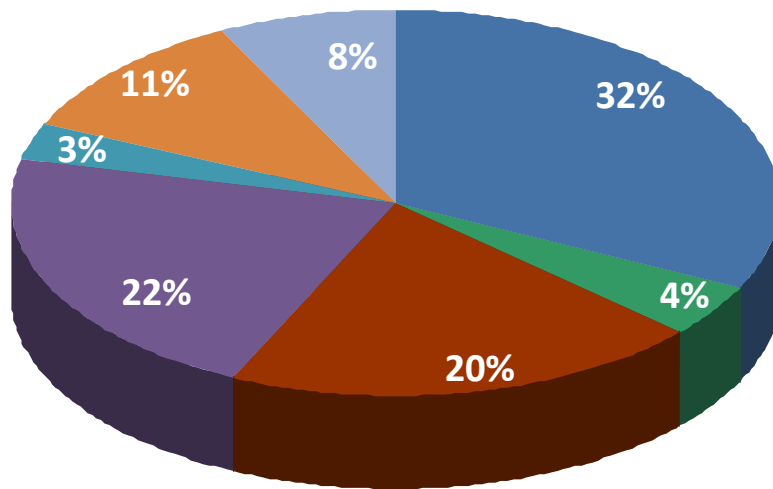

Successful entrepreneurs drive job creation and economic growth.

InnovateVMS Mentors donated over 8,200 mentoring hours valued at more than \$2.2 million since inception.

Through July 2011, services valued at more than \$2.6 million were provided to the St. Louis region's economy.

Ventures by Industry

INNOVATEVMS

Innovate Venture Mentoring Service

INNOVATEVMS mentors startups across 7 industry segments.

- Consumer Product / Retail
- Green / Clean Energy
- Healthcare
- E-Commerce / Software
- Manufacturing
- Social Services (not-for-profit)
- Technology